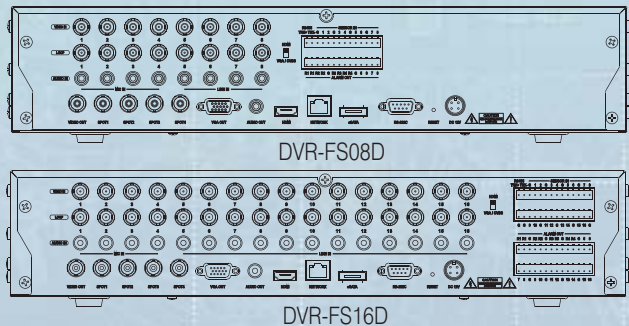

Product Rear View

PRODUCT LINE-UP & SPEC.

Model		DVR-FS08D	DVR-FS16D
Basic	OS	Embedded Linux, H.264 Hardware CODEC	
	Display Rate(fps)	Real Time	
	Video In/Loop Out	8 BNC with 8ch Loop-out	16 BNC with 16ch Loop-out
	Audio In/Out	8 Line/1 Line-out (RCA)	16 Line/1 Line-out (RCA)
	Alarm In/Out	4 Realy + 4 TTL	4 Realy + 12 TTL
	Main Monitor Out	1920X1080 (1x HDMI, 1x VGA) 1,4,6,9, PIP, Digital Zoom	1920X1080 (1x HDMI, 1x VGA) 1,4,6,9,13,16, PIP, Digital Zoom
	Analog Monitor Out	1x Video (CVBS), 4x Spot Output	
	PTZ Control	RS-232, RS-485	
Storage	Max of HDD	3x SATA HDD & 1x SATA ODD or 4x SATA HDD, E-SATA	
Recording Speed	D1	NTSC 240fps / PAL 200fps	NTSC 480fps / PAL 400fps
	Video	H.264 Codec	
	Audio	AAC Codec	
System	Connection	TCP/IP, DHCP, HTTP, DDNS, Multi-to-Multi, Multi Channel Transmission	
	Advanced Functions	Mirroing, Simple Backup & Play with Player, Keyboard Controller, Text-In(POS&ATM), IR Remote Controller, USB Mouse, E-mail Notification, Video Loss Alarm, Recording Failure Alarm, Emergency Rec	
Backup	Device	CD&DVD-RW, External HDD(USB), External USB Memory, Network	
Remote	Mobile Support	iPhone(iOS), Android Phone (Real H.264 Streaming), Black berry	
	Web Monitoring	Yes, (Live, Search & Setup)	
	Remote Software	CMS Software, Network Remote Archiving Software, E-map Software 128ch(64+64) Connections, Event, Remote Setup& Control, Simultaneous File Search for Multiple Sites	
Physical	Dimension	430(W)X88(H)X428(D)/mm, 6Kg(without HDD)	
	Power	DC 12V, 6.67A (80W)	
	Certifications	FCC, CE, KCC ,RoHS Compliance