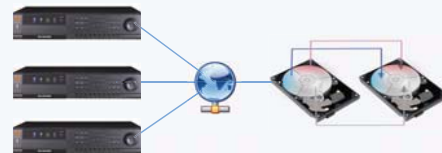

Auto Remote Archiving

Secure your data on the remote site using auto Remote Archiving program. This program allows to schedule and archive local data to your remote storage.