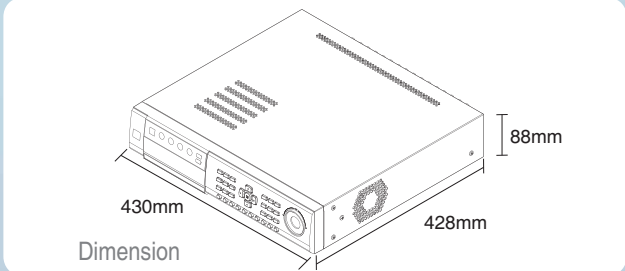

E-SATA

E-SATA offers multi external storages to enhance full D1 real-time recording capabilities.

True H.264 Compression DVR-FS08D/16D

First Technology

Real-Time Full D1 Recording

Product Summary

- 480/400fps (NTSC/PAL) @ D1 RealTime Recording Performance
- Ultimate Reliability
- Dual Monitor Support (Live or Playback at once)
- Full HD VGA, HDMI(1920X1080) Output for Live & Playback
- Full Loop Outs and 4 Spot Outputs
- 3x SATA & 1x ODD or 4x SATA High Capacity Hard Disk & E-SATA Support
- Search Function (Calendar, Event, Text-in, Go to Time Search, External HDD)
- Convenient and safe recording Data & Backup (USB, External HDD via E-SATA)
- Own Media Player(.exe)via One Touch Backup
- Internal Mirroring Function to Dual Recording on Multi HDDs
- Independent Triple streaming for Recording, Network and 3G Device
- Advanced User Authority Level
- Full Alarm / Sensors including Relay Sensors
- Text-in search (ATM/POS)
- Two Way Audio Support
- PAN/TILT/ZOOM Control
- Remote System Control Function
- Max 128ch Playback Monitoring, Search & Controlling Management
- Remote Network Archiving Recorded Data by scheduling