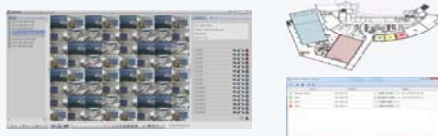

Max 128ch CMS Client S/W

FS comes with 128ch Live and Playback Central Monitoring Remote Client. This single CMS includes EMAP, Auto Remote Archiving, Call Back and etc.