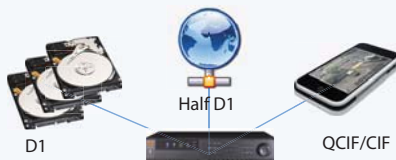

Internal Mirroring/Archiving

FS series provides Archiving feature which allows the dual recording on multi HDDs. This protects data on HDD from physical damages by keeping same data on another HDD.

Independent Dual Display

Independent Dual Display provides multi usage of FS series. Enhances full flexibility of multi monitoring capabilities by offering our proprietary patented Independent Dual Display Technology.

Intuitive 4:3 Local & Remote UI

Max 128ch CMS Client S/W

FS comes with 128ch Live and Playback Central Monitoring Remote Client. This single CMS includes EMAP, Auto Remote Archiving, Call Back and etc.

Triple Streaming

Individual resolution, speed and transmission settings are allowed for recording, network and WIFI, 3G device