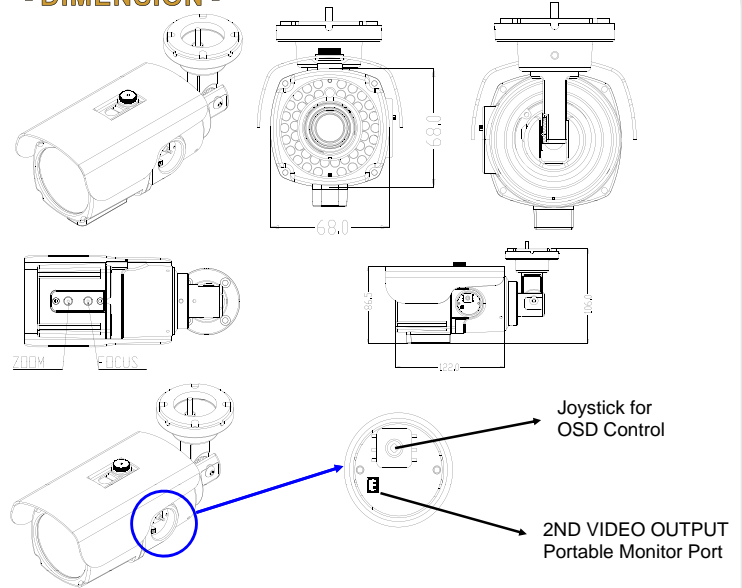

- * Car Number Plate Recognition Function(ANPR: Automobile Number Plate Recognition)
- * Sony 1/3" CMOS 2.0M Pixel High Resolution
- * Easy Driven Top/Down OSD Menu
- * SDI Output (1920 X 1080p)
- * Analogue Video Output
- * WDR (Double Shutter)
- * 3D-DNR
- * Perfect Weatherproof IP66
- * Tool-Less Structure
- * Very Wide Pan & tilt Movement with Bracket(Double Arms mounting bracket)
- * Reliable Cable treatment
- * Extremely Wide Varifocal Lens(5~50MM DC Varifocal Auto IRIS Lens)
- * Most Reliable True Day Night function(ICR Mechanism)
- * IR Lamp Synchronizing(SMART CDS Sensor operation with IR LED +DSP)
- * AC/DC Dual Voltage(12VDC/24VAC)
- * Low Power Consumption
- * Line Lock Mode(Option @ 24VAC)
- * External Focus Zoom Adjustable(Bottom Side adjustment Volume and port)
- * 42IR LED 850nm White IR LED
- * 2ND Video Out(Bottom Side)
- * Double Coated construction Front Glass
- * Rustproof and Vandalproof Body
- * Cable Mangements Bracket

- SPECIFICATION -

MODEL	DPC-PI68MP2301
Sensor Type	1/3" 2.0 M Pixels Color CMOS Sensor
Total number of Pixels	2016(H) X 1108(V)
Min Illumination	0.5Lux [(F1.6, 30IRE), (at COLOR)] 0.01Lux [(F1.6, 30IRE), (at TDN(B/W))]
Resolution	1920 x 1080 Pixels [at COLOR] 30fps 1920 x 1080 Pixels [at TDN(B/W)] 30fps
OSD	Yes
Zoom	D-Zoom
Mirror	Yes
DNR	3D-DNR
Privacy Zone Masking	Yes
Main Monitor	HD-SDI (1080P)
Sub Monitor	CVBS
HD-SDI Transmission Cable Length, Spec	Max : 100[m] (75Ω Coaxial : 5C-2V)
Shutter Speed	1/30s [NTSC] / 1/25s [PAL]
S/N Ratio	50dB or more (AGC off)
Frame Rate	30fps [NTSC] / 25fps [PAL]
Sync System	Internal
IR LED	42IR LEDs
LENS	2.8~12mm DC Varifocal Auto Focus Lens(Option: 3.6~16mm, 5~50mm)
Day&Night	42IR LED, Software(DSS), TDN Mechanism
Operation Temp	-10°C ~ +55°C
In storage Temp	-20°C ~ +70°C
Voltage	DC 12[V] (10.0[V] ~ 16.0[V])
Power Consumption	Max 2.2 W
Dimension	68(W)x94.8(H)x 118.2(D)mm

- DIMENSION -

*3D-DNR

*TDN MECHANISM

*MEGAPIXEL

*OMNI FOCUS ALARM ZOOM

*ICON-OSD MENU

*ICON-OSD SUB MENU